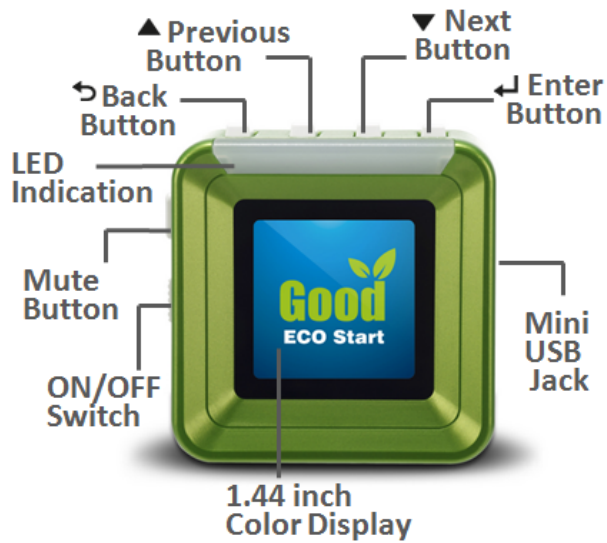

ecoSTAR

GPS Driving Coach

*Incredible Easy & On-Road Fuel-saving coach
For Fuel economy, Safe Driving & Saving Money!*

Model: EC-Q1600

- Coach you to be a safe and ECO Driver
- Instant indicator for Safety Driving status
- Real-time display ECO status
- Built-in GPS and acceleration sensor
- 3-way In-Vehicle ECO Alert (Screen Alert, LED Alert or Beep Alert) prompts to improve driving habits immediately
- Easy to Use & Place and Go!

Fuel Economy

Enhance safe driver skills will feedback to higher fuel economy of your vehicle.

Green Earth

Reduce greenhouse and CO2 emissions to save energy for our Earth.

How ECO STAR Works?

Mount device on the Vehicle Dashboard

Connect with car cigarette charger

Power On the device

Plot your real-time ECO driving

Adjust driving behaviors when ECO Alerting

Scoring your today fuel efficiency

Stable Driving

Unstable Driving

Non-ECO Start

Today ECO

Real-time Comparison

Maintenance reminder

Specifications:

Product Name	ECO Star – GPS Driving Coach
Model	EC-Q1600
Usage	In the Vehicle
Operating Temperature	0°C ~ +60°C
Storage Temperature	-20°C ~ +80°C
Operating Humidity	20% ~ 80% R.H. non-condensing
Sensors	GPS and 3D Accelerator
Dangerous driving alerts	Over Speed, Rapid Acceleration, Hard Braking, Sharp right turn, Sharp left turn, Idling, unstable driving, and Non-ECO Start.
LCD Display	1.44" 65K Color TFT display, 128x128px
Buttons	Enter, Back, Next, and Previous function buttons. Power Switch, Mute Button and Reset button.
Beeper	Yes
LED	2 Color LED (Green: ECO, Red: Non-ECO)
Input Supply	DC 5V ±10%, 500mA
Additional Safety	Built-in Surge Protector to protect device from voltage spikes
User Interface	English, Japanese, Traditional Chinese
Device Dimension	56x56x80mm
Weight	83 grams
Accessories	Car Charger(12~24V), Anti-Slip Jelly Pad, and User's Guide.