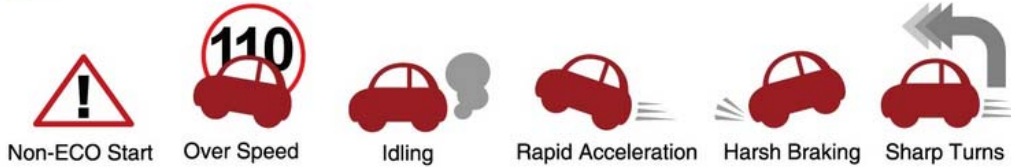

ecoSTAR

GPS Driving Coach

*Incredible Easy & On-Road Fuel-saving coach
For Fuel economy, Safe Driving & Saving Money!*

Model: EC-Q1600

- Coach you to be a safe and ECO Driver
- Instant indicator for Safety Driving status
- Real-time display ECO status
- Built-in GPS and acceleration sensor
- 3-way In-Vehicle ECO Alert (Screen Alert, LED Alert or Beep Alert) prompts to improve driving habits immediately
- Easy to Use & Place and Go!

improve on-road driving behaviors

ECO STAR Benefits

Driver Safety

Help and coach you to be a safe driver and make peace for your family.

Saving Cost

Save your monthly fuel bill, vehicle maintenance cost and also reduce costs of accidents.

Fuel Economy

Enhance safe driver skills will feedback to higher fuel economy of your vehicle.

Green Earth

Reduce greenhouse and CO2 emissions to save energy for our Earth.

How ECO STAR Works?

Mount device on the Vehicle Dashboard

Today ECO

Real-time Comparison

Maintenance reminder

Specifications:

Product Name	ECO Star – GPS Driving Coach
Model	EC-Q1600
Usage	In the Vehicle
Operating Temperature	0°C ~ +60°C
Storage Temperature	-20°C ~ +80°C
Operating Humidity	20% ~ 80% R.H. non-condensing
Sensors	GPS and 3D Accelerator
Dangerous driving alerts	Over Speed, Rapid Acceleration, Hard Braking, Sharp right turn, Sharp left turn, Idling, unstable driving, and Non-ECO Start.
LCD Display	1.44" 65K Color TFT display, 128x128px
Buttons	Enter, Back, Next, and Previous function buttons. Power Switch, Mute Button and Reset button.
Beeper	Yes
LED	2 Color LED (Green: ECO, Red: Non-ECO)
Input Supply	DC 5V ±10%, 500mA
Additional Safety	Built-in Surge Protector to protect device from voltage spikes
User Interface	English, Japanese, Traditional Chinese
Device Dimension	56x56x80mm
Weight	83 grams
Accessories	Car Charger(12~24V), Anti-Slip Jelly Pad, and User's Guide.